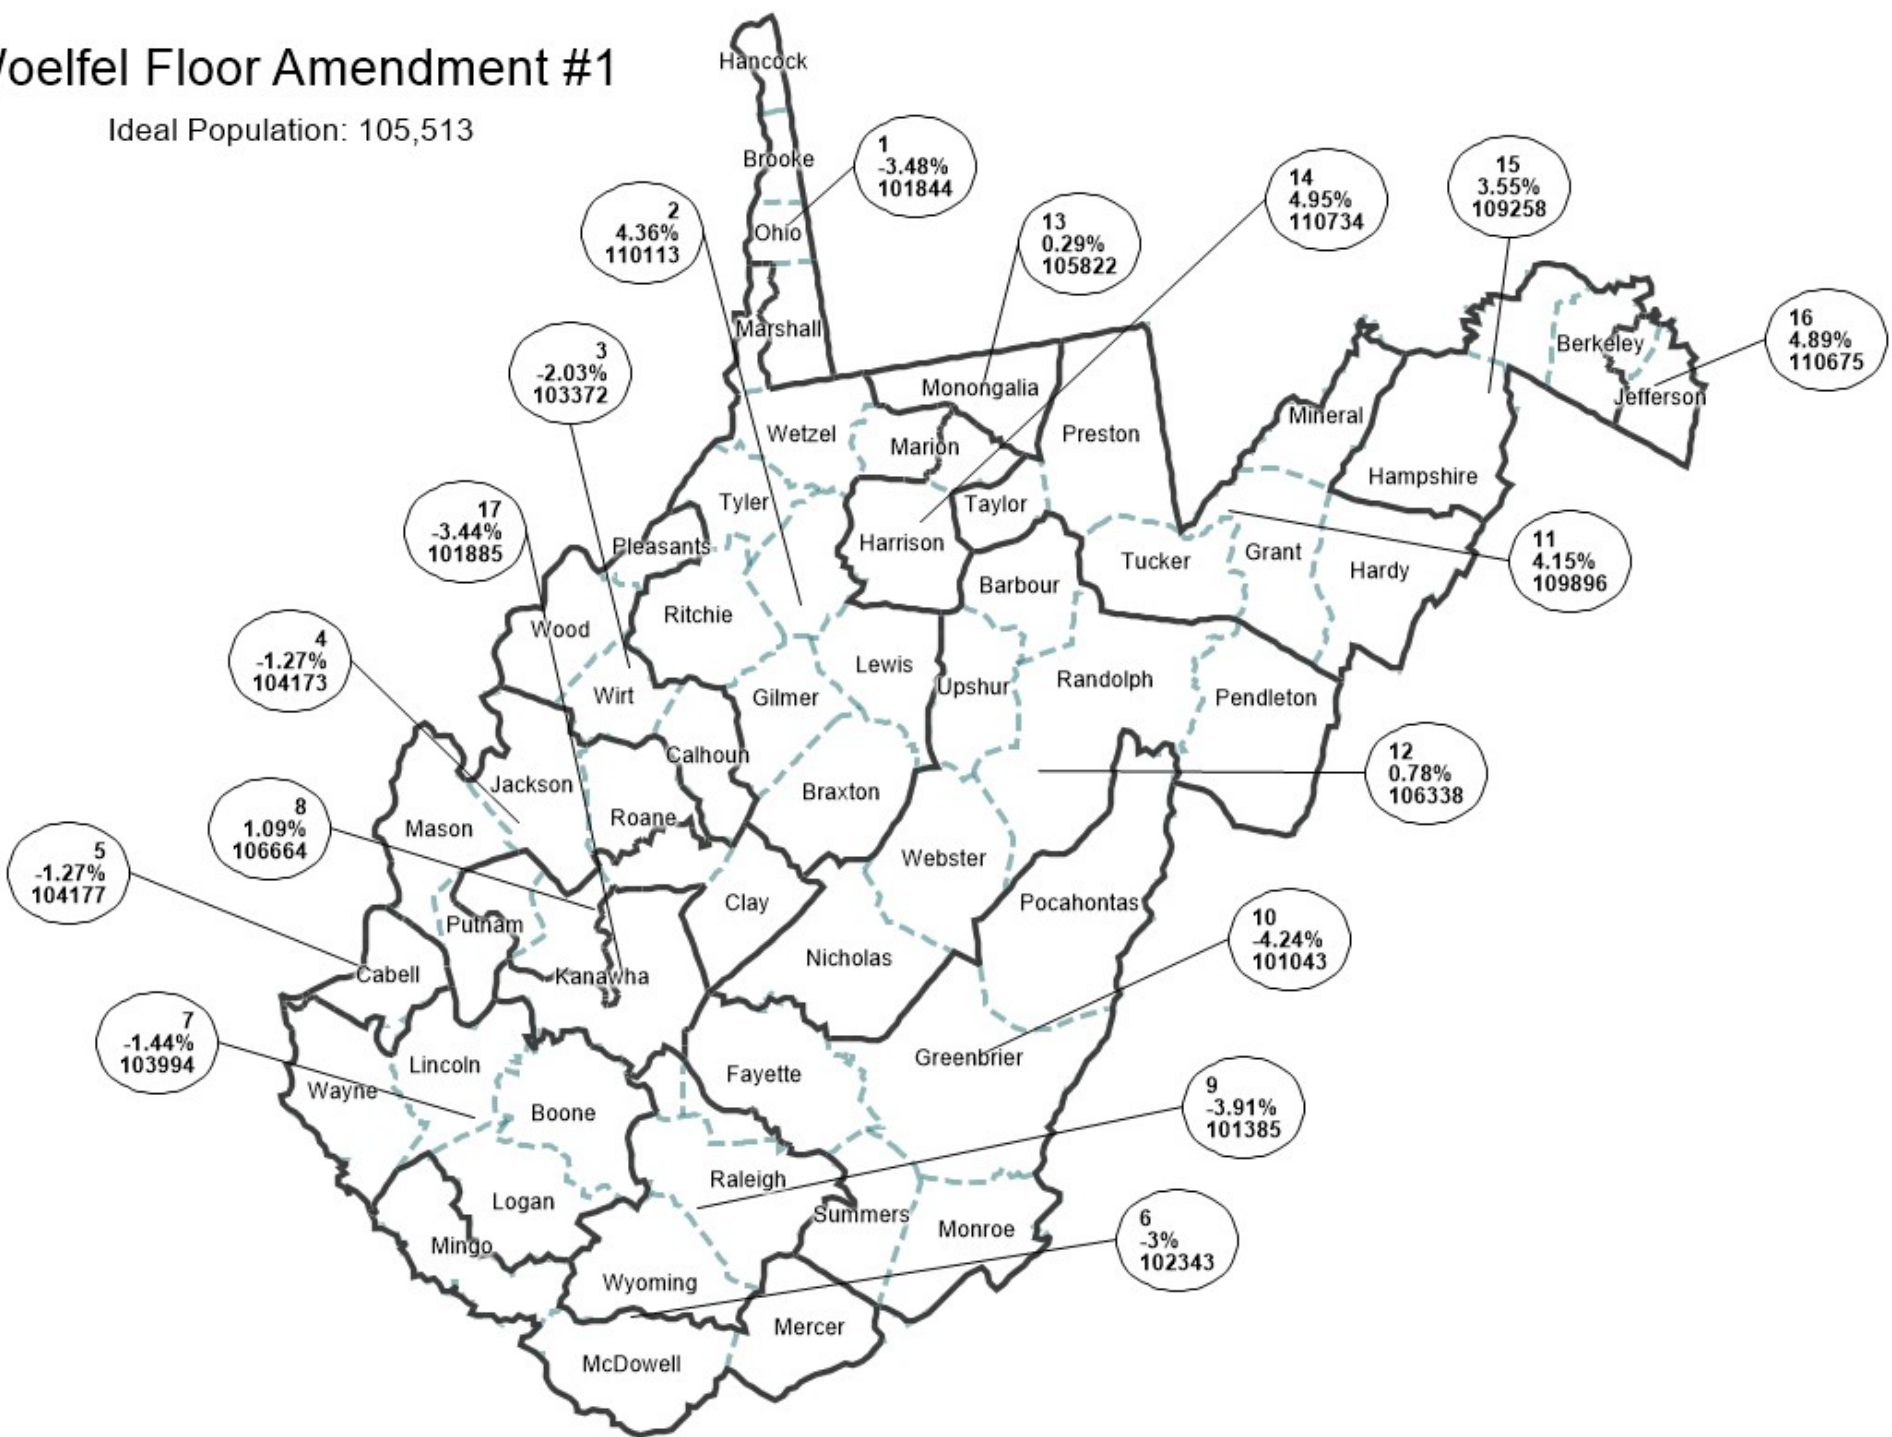

Woelfel Floor Amendment #1

Ideal Population: 105,513

District: 1

Field	Value
District	1
Population	101844
Deviation	-3,669
% Deviation	-3.48%

©2021 CALIPER; ©2020 HERE

District: 2

Field	Value
District	2
Population	110113
Deviation	4,600
% Deviation	4.36%

Map layers

- Census Tract
- City/Town
- County
- Districts

0 5 10
Miles

District: 5

Field	Value
District	5
Population	104177
Deviation	-1,336
% Deviation	-1.27%

Map layers

- Census Tract
- City/Town
- County
- Districts

Map layers

-  Census Tract
-  City/Town
-  County
-  Districts

District: 12

Field	Value
District	12
Population	106338
Deviation	825
% Deviation	0.78%

District: 13

Field	Value
District	13
Population	105822
Deviation	309
% Deviation	0.29%

District: 14

Field	Value
District	14
Population	110734
Deviation	5,221
% Deviation	4.95%

District: 15

Field	Value
District	15
Population	109258
Deviation	3,745
% Deviation	3.55%

Map layers

- Census Tract
- City/Town
- County
- Districts